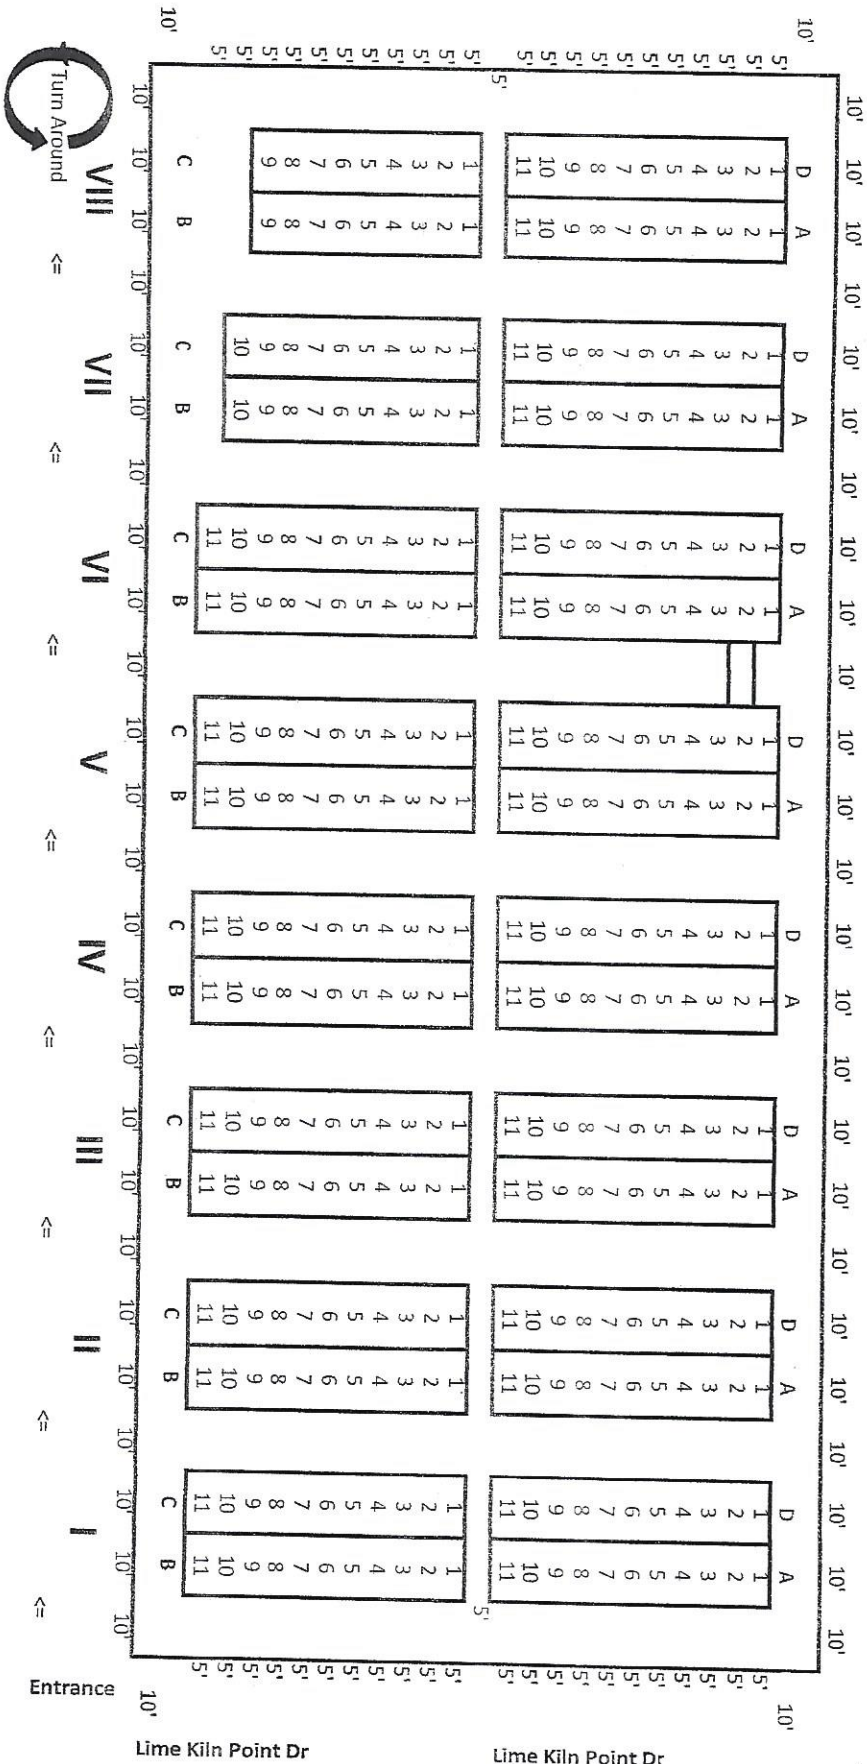

Woodland Glade Cemetery

FV 2015

Block-Lot-Plot

IA1 thru VIII D 11

Each plot: 5' wide and 10' long